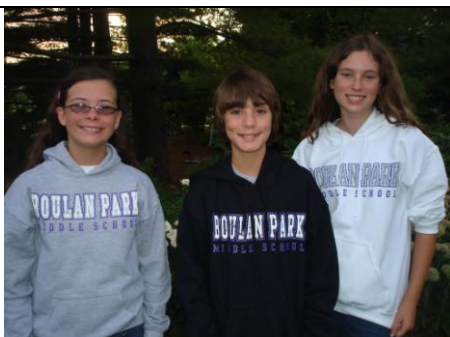

BOULAN PARK MIDDLE SCHOOL

Apparel

Hooded Sweatshirt

7.75 oz Heavy Cotton 50/50 blend
(white, black or grey)
With distressed athletic logo

Youth Sm Med Lrg XL \$26.00
Adult Sm Med Lrg XL \$28.00
2XL 3XL \$28.00

Short sleeved t shirt

5.3 oz Heavy Cotton 50/50 blend
(white, black or grey)
With distressed athletic logo

Youth Sm Med Lrg XL \$10.00
Adult Sm Med Lrg XL \$12.00
2XL 3XL \$15.00

Short Sleeve Heather Ringer Tee